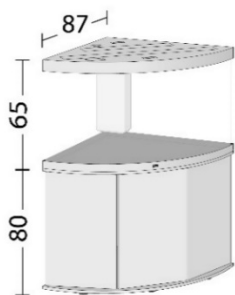

Maße: 123x87x65/73cm | ca. 350L
2x 12W LED (438mm) | Bioflow XL
Eccoflow 1000 | AquaHeat Pro 300W

20665300	J-AQUA TRIGON 350 LED SCHWARZ	4022573153507	1
20665302	J-AQUA TRIGON 350 LED WEISS	4022573154504	1
20665308	J-AQUA TRIGON 350 LED HELLES HOLZ	4022573158502	1
20666310	J-SBX TRIGON 350 SCHWARZ	4022573504330	1
20666312	J-SBX TRIGON 350 WEISS	4022573504347	1
20666319	J-SBX TRIGON 350 HELLES HOLZ	4022573504385	1
20301044	J-KOMBI TRIGON 350 LED SCHWARZ	4042124002696	1
20301045	J-KOMBI TRIGON 350 LED WEISS	4042124002702	1
20301047	J-KOMBI TRIGON 350 LED HELLES HOLZ	4042124002726	1