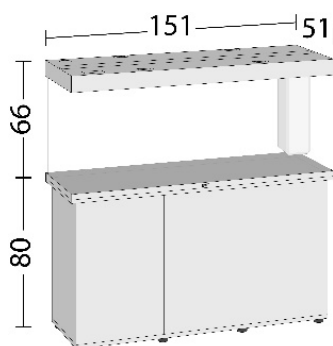

Maße: 151x51x66/80cm | ca. 450L
2x 31W LED (1200mm) | Bioflow XL
Eccoflow 1000 | AquaHeat Pro 300W

20620501	J-AQUA RIO 450 LED SCHWARZ	4022573053500	1
20620502	J-AQUA RIO 450 LED WEISS	4022573054507	1
20620504	J-AQUA RIO 450 LED HELLES HOLZ	4022573058505	1
20620505	J-AQUA RIO 450 LED GRAU	4022573056501	1
20642500	J-SBX RIO 400/450 WEISS	4022573501445	1
20642503	J-SBX RIO 400/450 SCHWARZ	4022573501438	1
20642509	J-SBX RIO 400/450 HELLES HOLZ	4022573501483	1
20642504	J-SBX RIO 400/450 GRAU	4022573501469	1
20301016	J-KOMBI RIO 450 LED SCHWARZ	4042124002412	1
20301017	J-KOMBI RIO 450 LED WEISS	4042124002429	1
20301019	J-KOMBI RIO 450 LED HELLES HOLZ	4042124002443	1
20301057	J-KOMBI RIO 450 LED GRAU	4042124002924	1