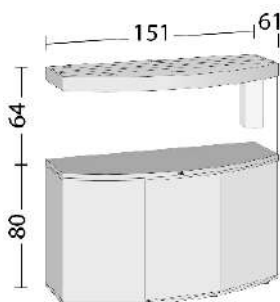

Maße: 151x61x64/80cm | ca. 450L
2x 23W LED (1200mm) | Bioflow XL
Eccoflow 1000 | AquaHeat Pro 300W

20662850	J-AQUA VISION 450 LED (2021) SCHWARZ	4022573103601	1
20662852	J-AQUA VISION 450 LED (2021) WEISS	4022573104608	1
20662858	J-AQUA VISION 450 LED (2021) HELLES HOLZ	4022573108606	1
20663460	J-SBX VISION 450 SCHWARZ	4022573503432	1
20663462	J-SBX VISION 450 WEISS	4022573503449	1
20663468	J-SBX VISION 450 HELLES HOLZ	4022573503487	1
20301036	J-KOMBI VISION 450 LED SCHWARZ	4042124002610	1
20301037	J-KOMBI VISION 450 LED WEISS	4042124002627	1
20301039	J-KOMBI VISION 450 LED HELLES HOLZ	4042124002641	1