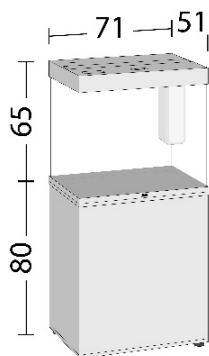

20631201	J-AQUA LIDO 200 LED SCHWARZ	4022573119305	1
20631202	J-AQUA LIDO 200 LED WEISS	4022573119404	1
20631204	J-AQUA LIDO 200 LED HELLES HOLZ	4022573119800	1
20631205	J-AQUA LIDO 200 LED GRAU	4022573119602	1
20632482	J-SBX LIDO 200 SCHWARZ	4022573502237	1
20632485	J-SBX LIDO 200 WEISS	4022573502244	1
20632487	J-SBX LIDO 200 HELLES HOLZ	4022573502282	1